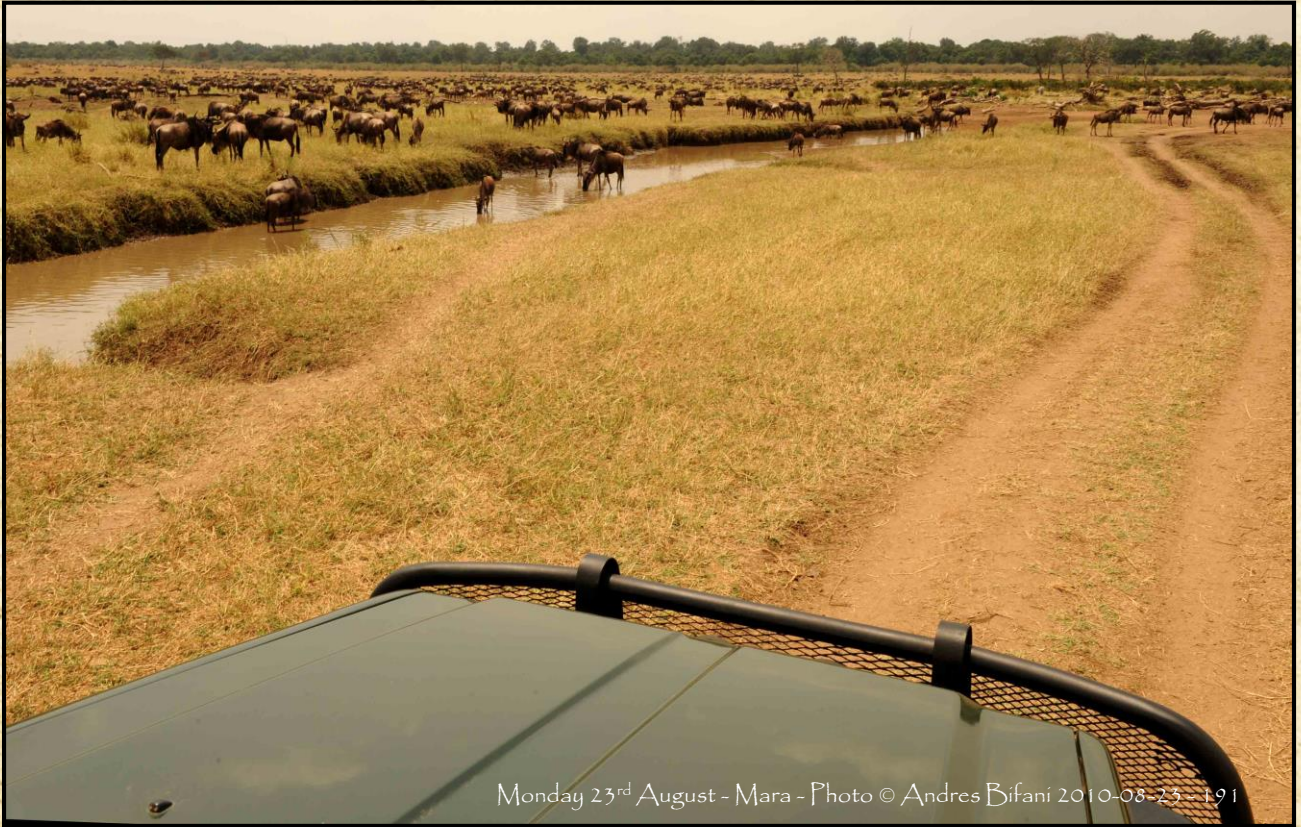

Saturday 14th August - Oololo Escarpment - Masai Mara - Photo © Andres Bifani 2010-08-14-0142

Monday 16th August - Elephants (*Loxodonta Africana*) - Mara River - Mara Triangle - Photo © Andres Bifani

Location Africa Safaris' s Fly Camp, Masai Mara, Kenya - August 2010  
Photos © Andres Bifani 2010-08-17-100, 21-144, 24-041

Saturday 28<sup>th</sup> August 2010 -  
Breakfast, Location Africa Safaris' s Fly Camp, Masai Mara, Kenya  
Photos © Andres Bifani 2010-08-28 -039

Saturday 28<sup>th</sup> August - Wildebeest crossing Mara River - Mara Triangle - Photo © Andres Bifani 2010-08-28 355

Tuesday 31<sup>st</sup> August - Crocodiles with zebra kill - Mara Triangle - Photo © Andres Bifani 2010-08-31 0297

Thursday 2<sup>nd</sup> September 2010 -  
Dinner time, Location Africa Safaris' s Fly Camp, Masai Mara, Kenya  
Photos © Andres Bifani 2010-09-02-1281 & 1302